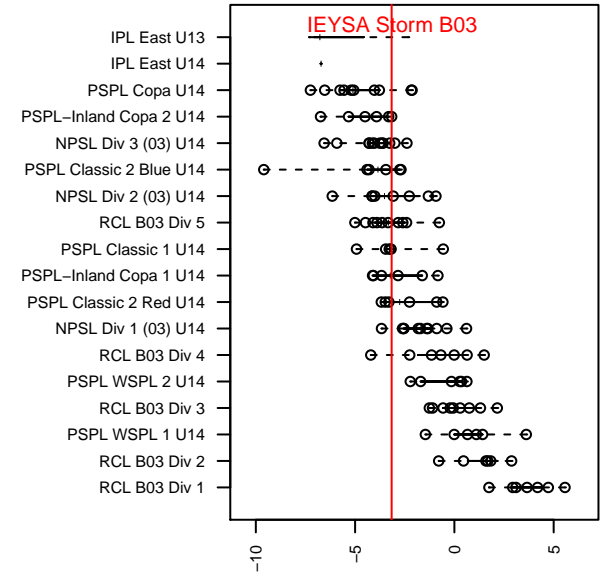

**attack and defense rating
relative to others at age
and all opponents in last 13 months**